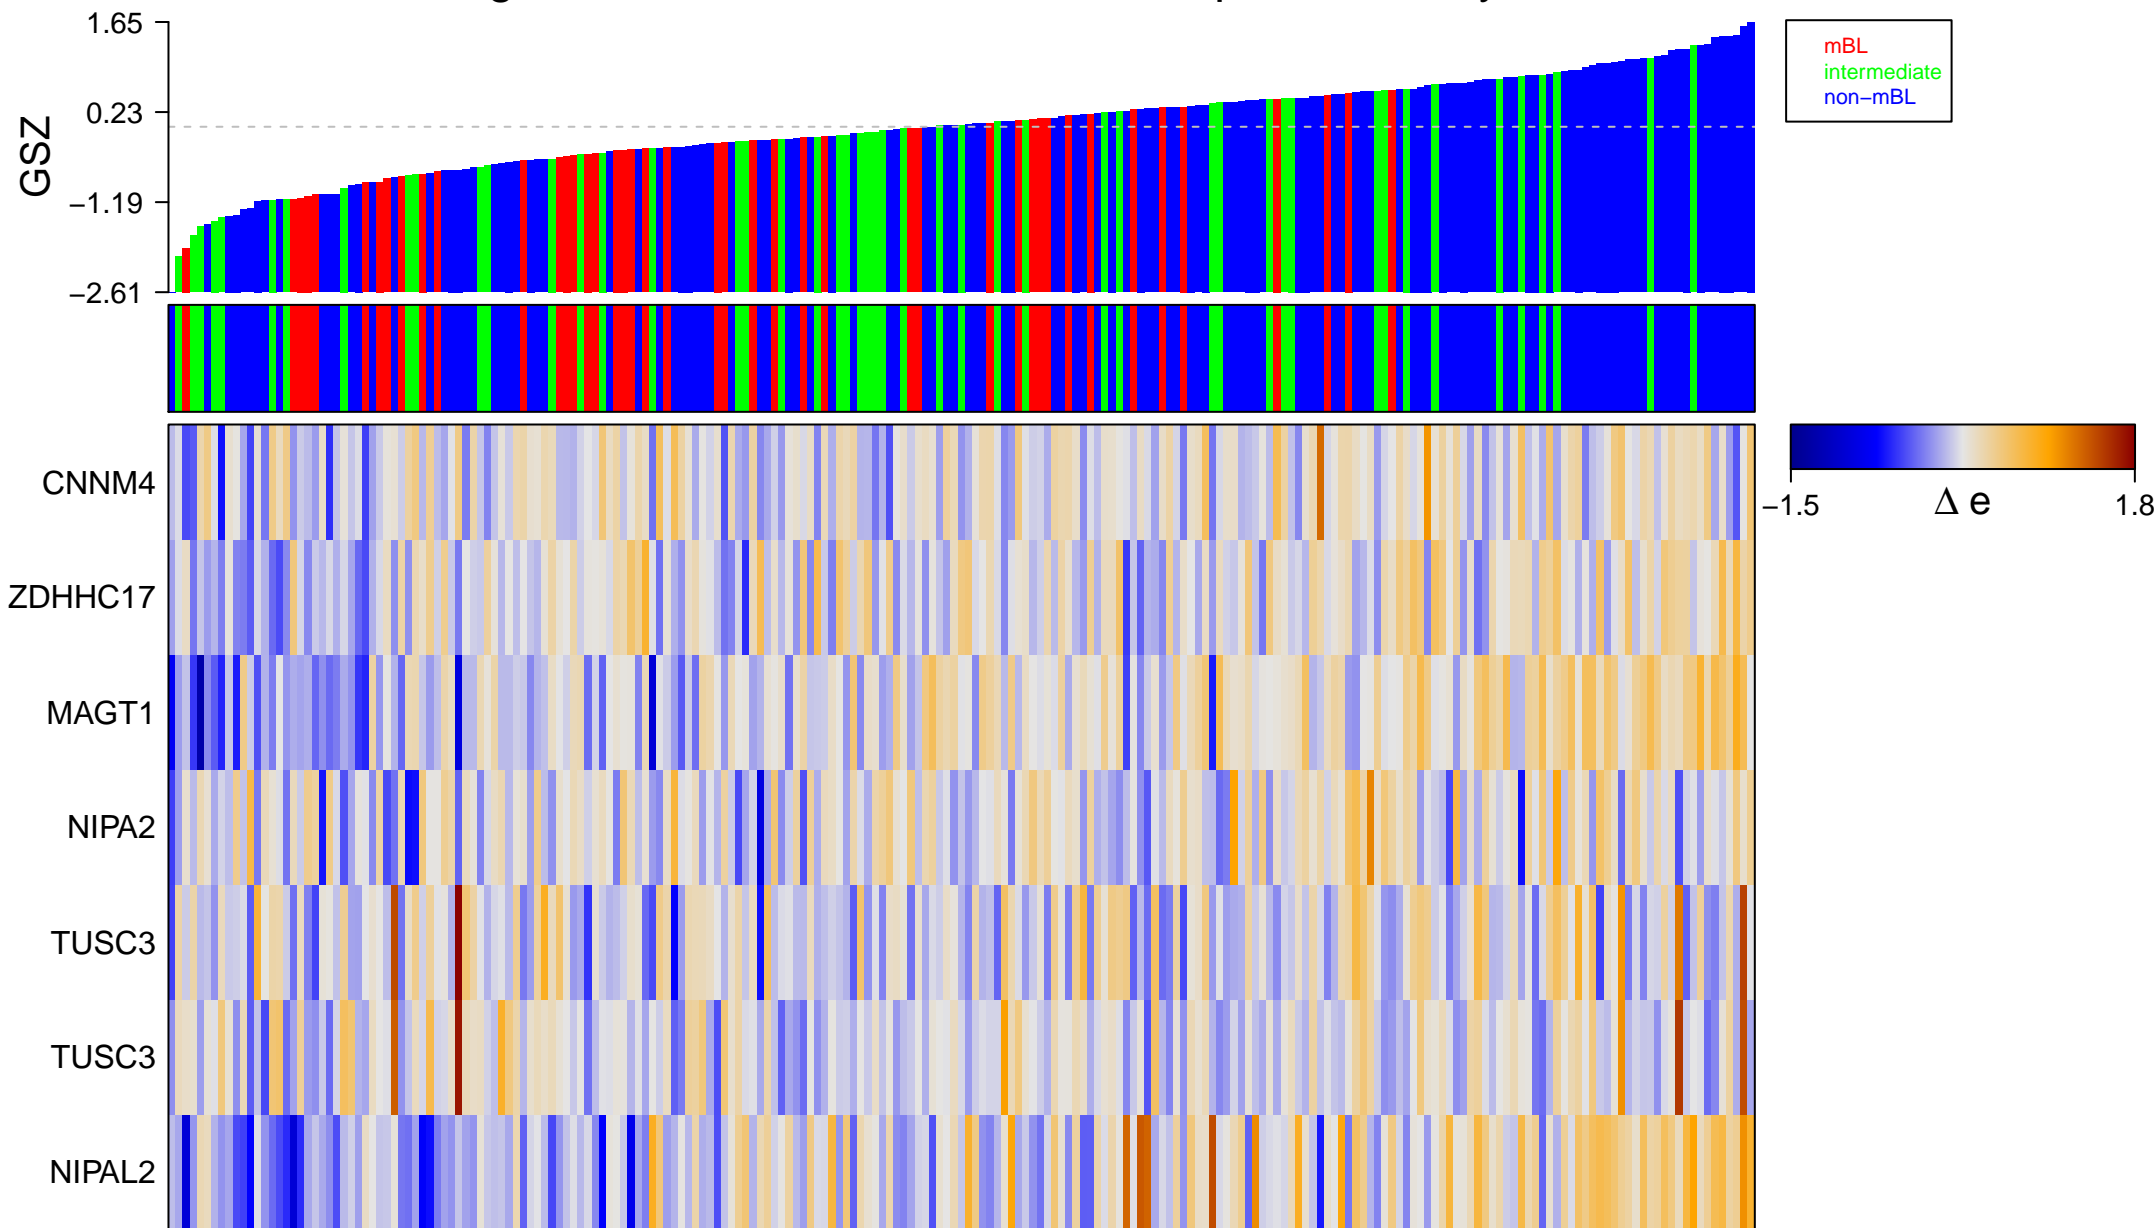

# magnesium ion transmembrane transporter activity

# magnesium ion transmembrane transporter activity

■ on  
■ -  
□ off