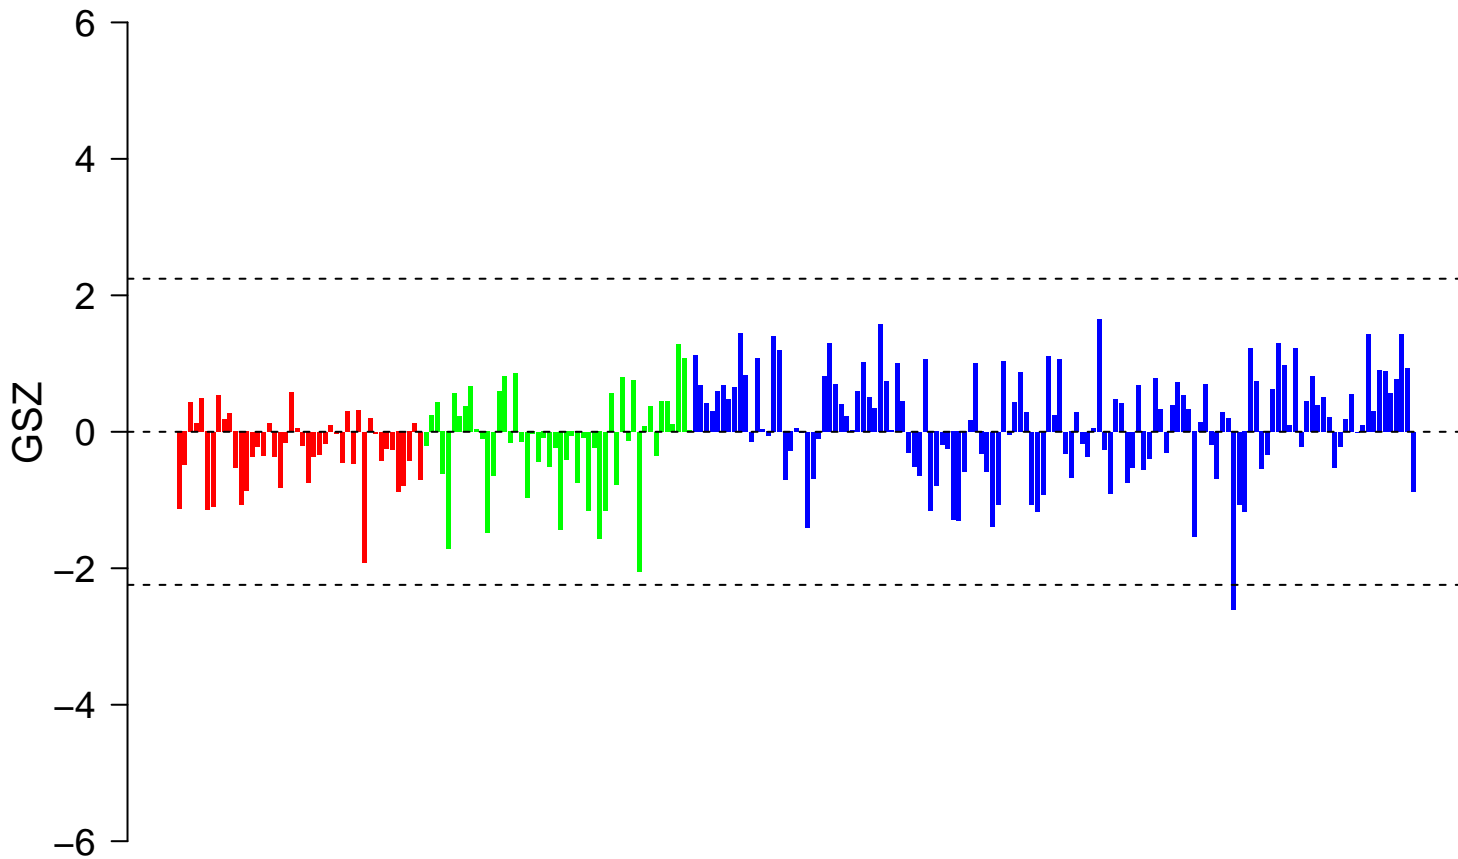

# magnesium ion transmembrane transporter activity

# magnesium ion transmembrane transporter activity

■ on  
■ -  
□ off